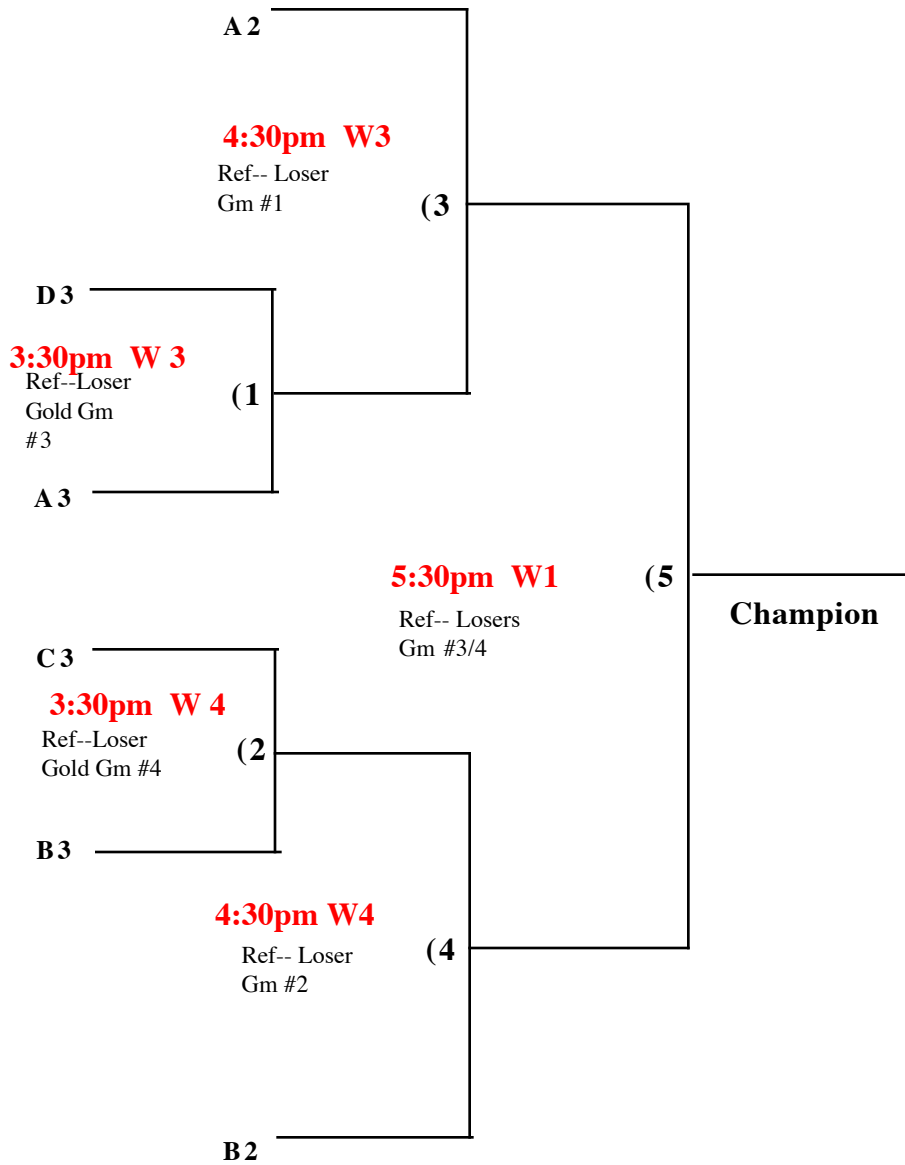

U 17-18 Playoffs

Silver Division

Legend W = Washington HS K = Keithley MS

NOTE:
Ref teams for games
1 & 2 are Gold Teams