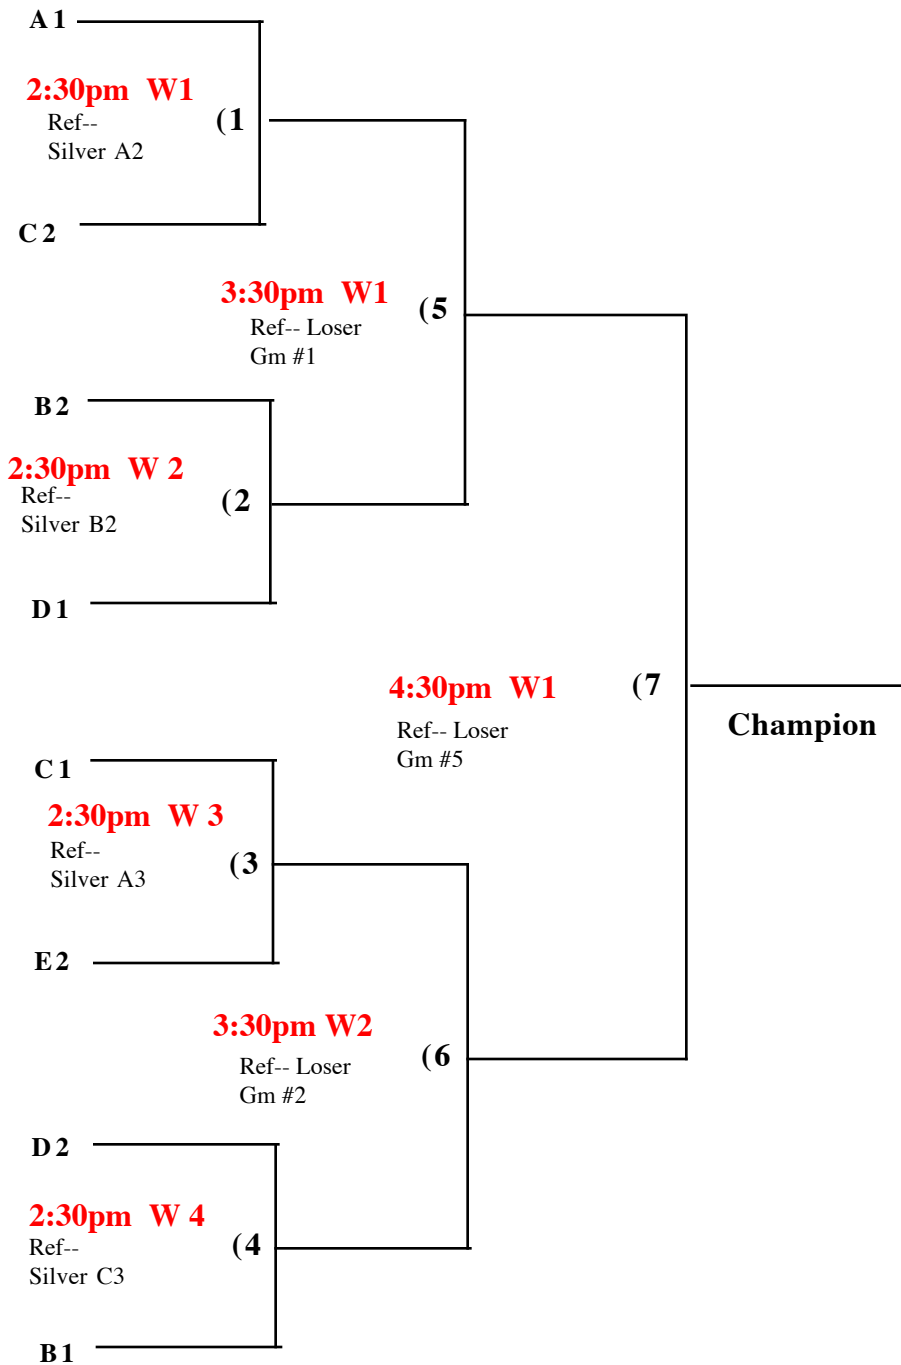

U 17-18 Playoffs

Gold Division

Legend
W= Washington HS
K= Keithley MS

NOTE:
Ref teams for games
1 thru 4 are
Silver Teams