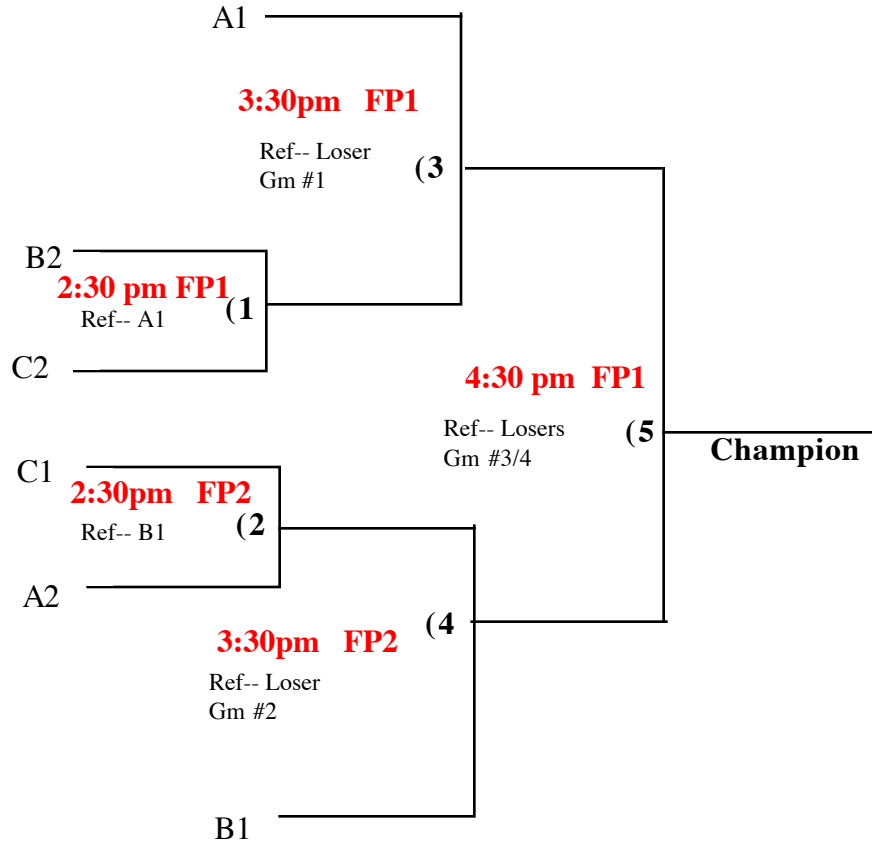

U 14 D1 Playoffs

Legend FP= Franklin Pierce Gym

Gold Division

All times are approximate. We will start early if possible, so be prepared to play.

**** NOTE
Set up all Courts