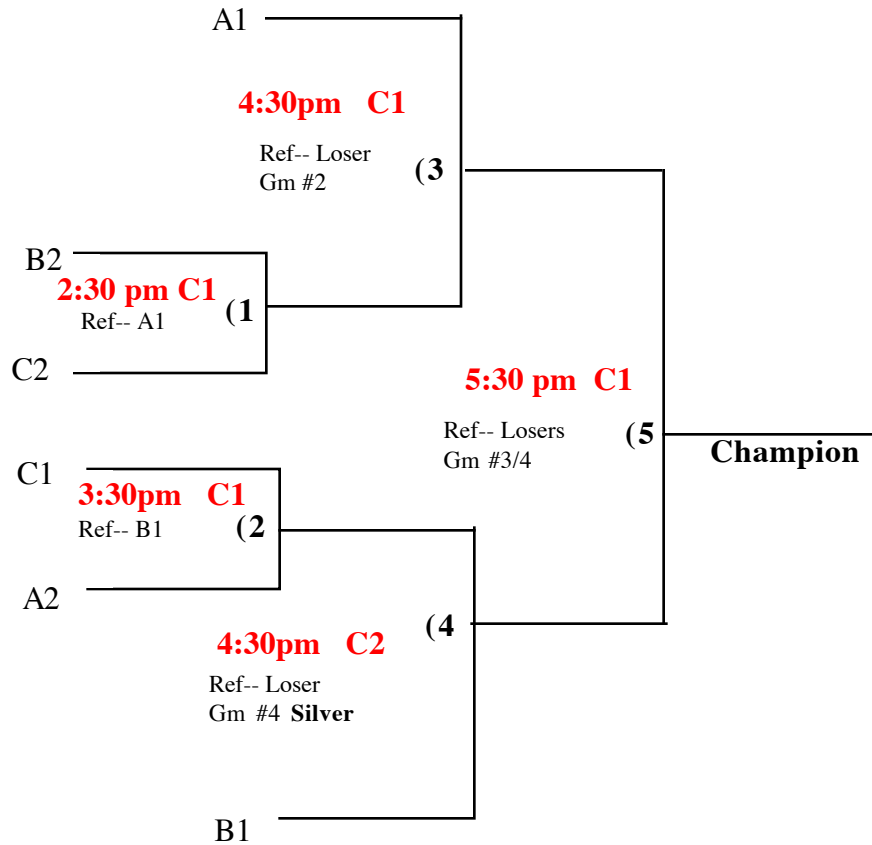

U 13 Playoffs

Legend C = Columbia JH Gym

Gold Division

All times are approximate. We will start early if possible, so be prepared to play.