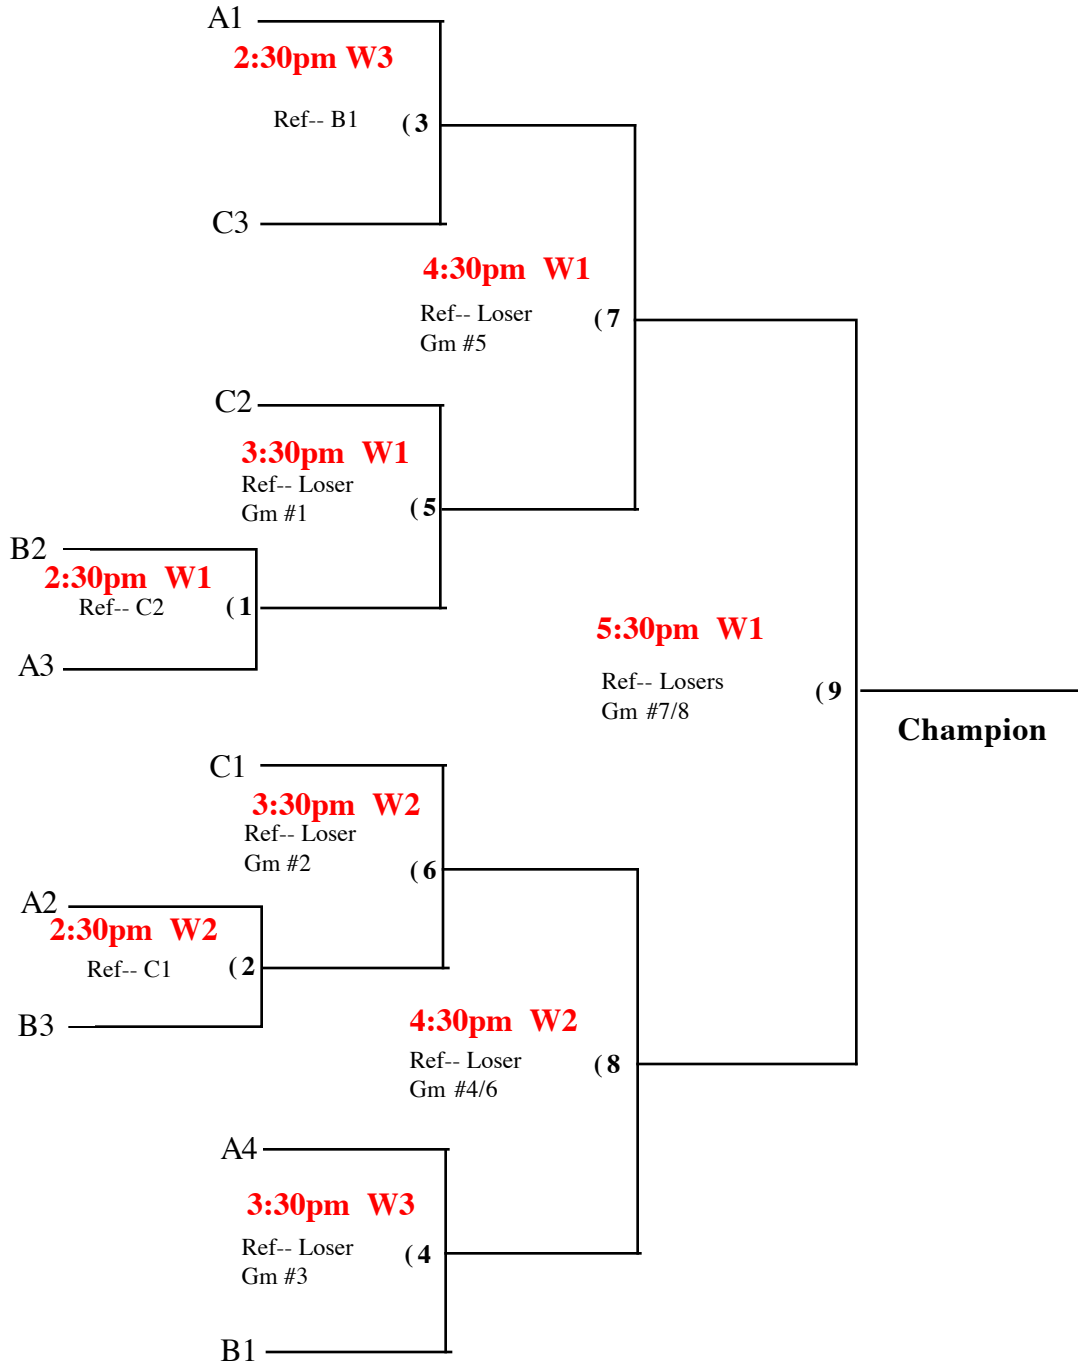

U 17 Playoffs

Gold Division

Legend W = Washington HS Gym

All times are approximate. We will start early if possible, so be prepared to play.