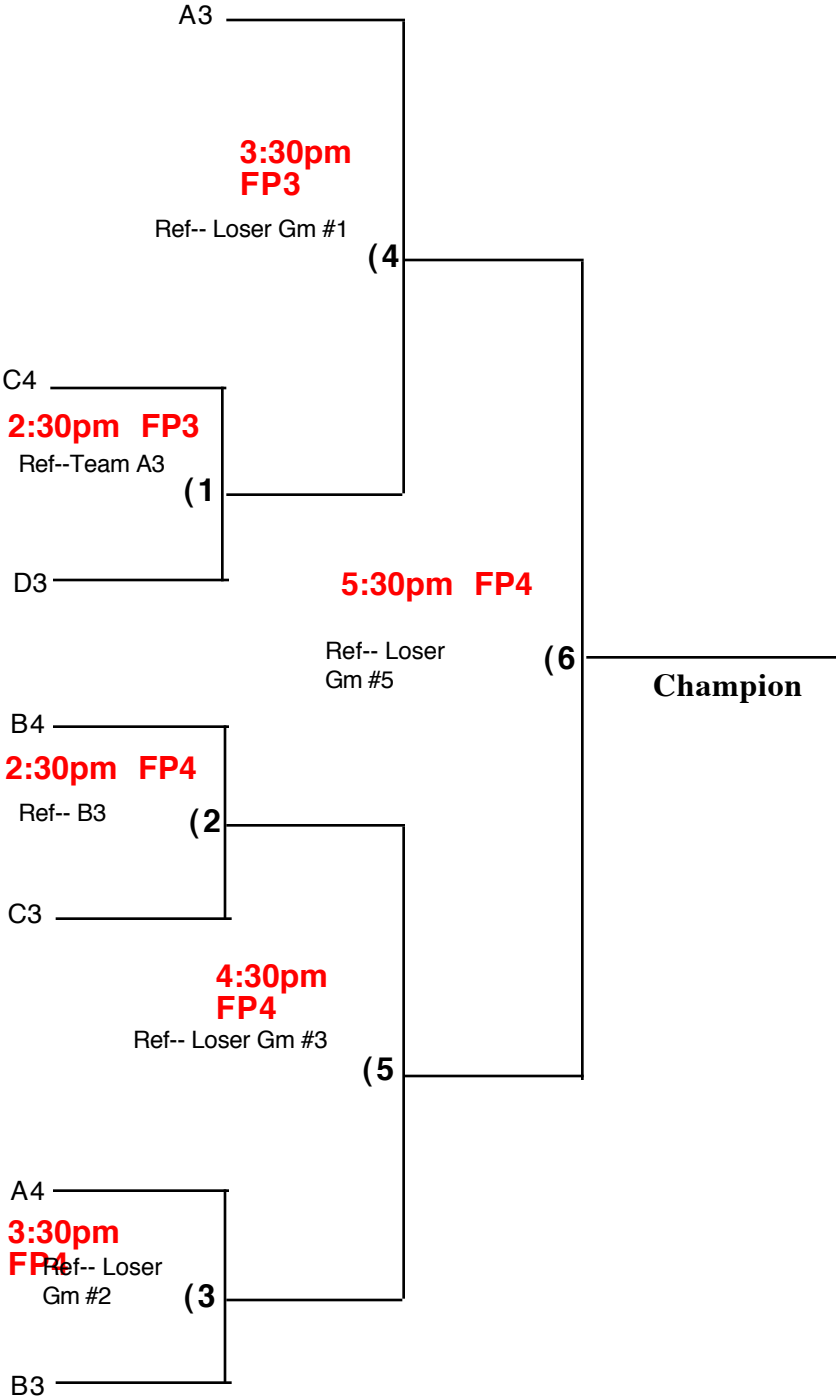

U 16 Division 2/3 Playoffs

Legend

FP= Franklin Pierce HS Gym
F = Ford MS Gym

Silver Division

All times are approximate. We will start early if possible, so be prepared to play.