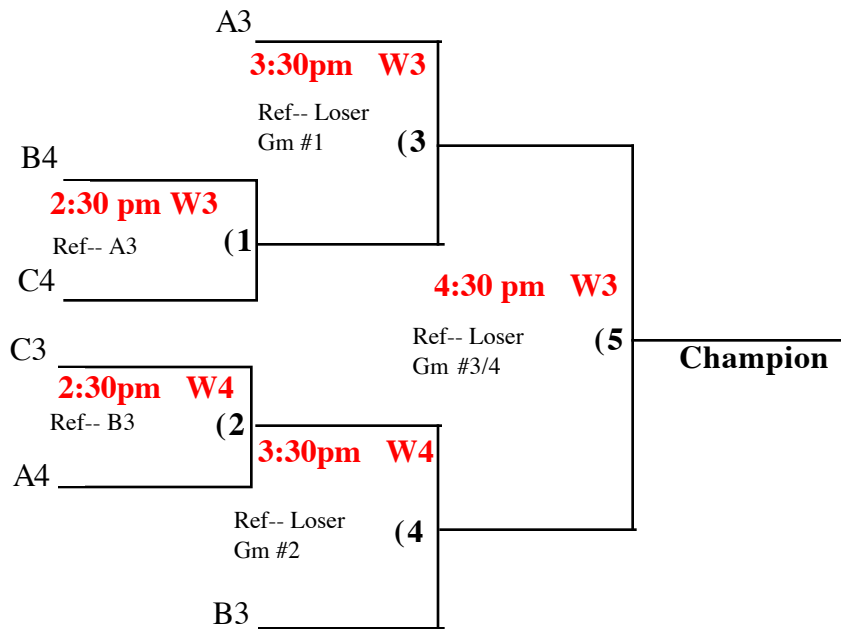

# U 16 D1 Playoffs

<b>Legend</b> <b>W</b> = Washington HS Gym <b>K</b> = Keithley MS Gym
---

## Silver Division

*All times are approximate. We will start early if possible, so be prepared to play.*