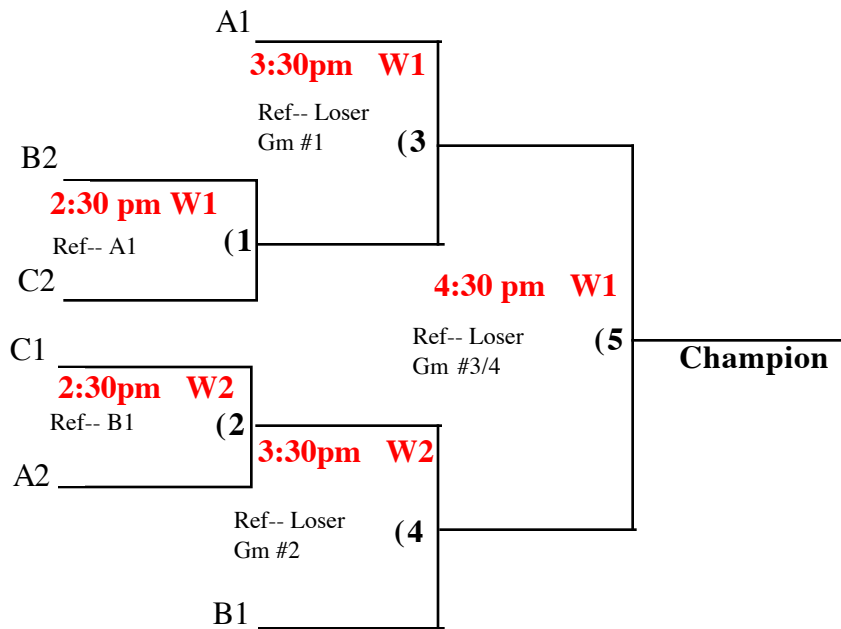

U 16 D1 Playoffs

Legend W = Washington HS Gym K = Keithley MS Gym

Gold Division

All times are approximate. We will start early if possible, so be prepared to play.