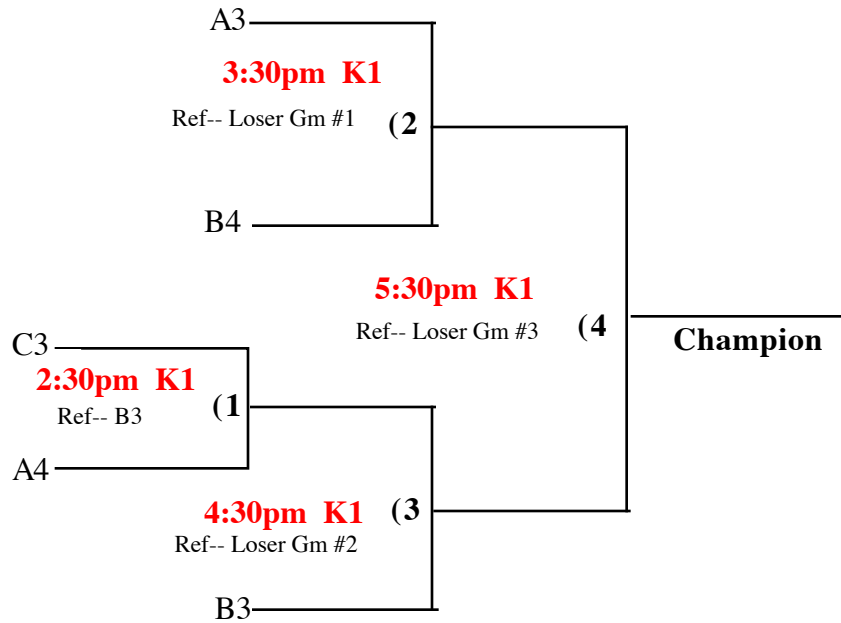

U 15 Playoffs

Legend

W= Washington HS Gym
K= Keithley MS Gym

Silver Division

All times are approximate. We will start early if possible, so be prepared to play.