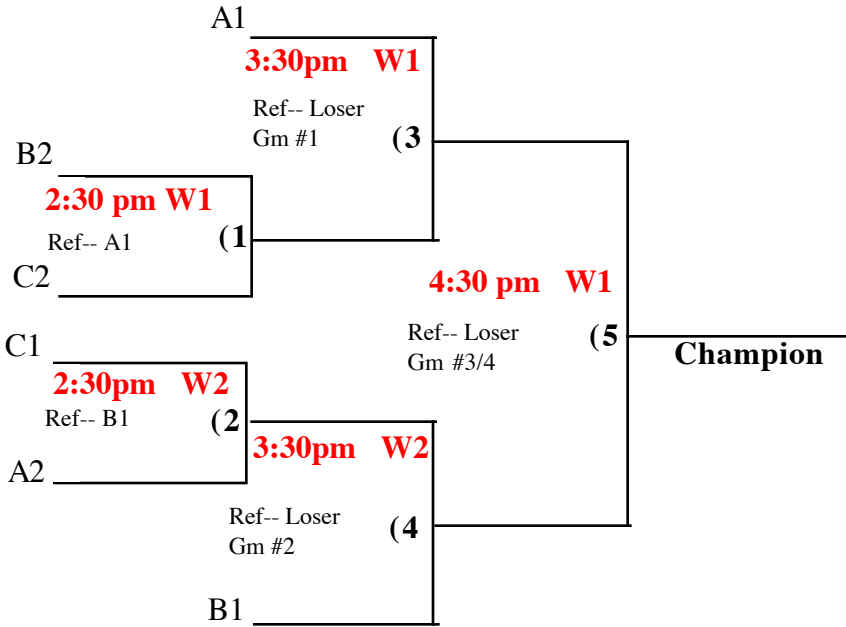

U 15 D2/3 Playoffs

Legend	
W	= Washington HS Gym
K	= Keithley MS Gym

Gold Division

All times are approximate. We will start early if possible, so be prepared to play.