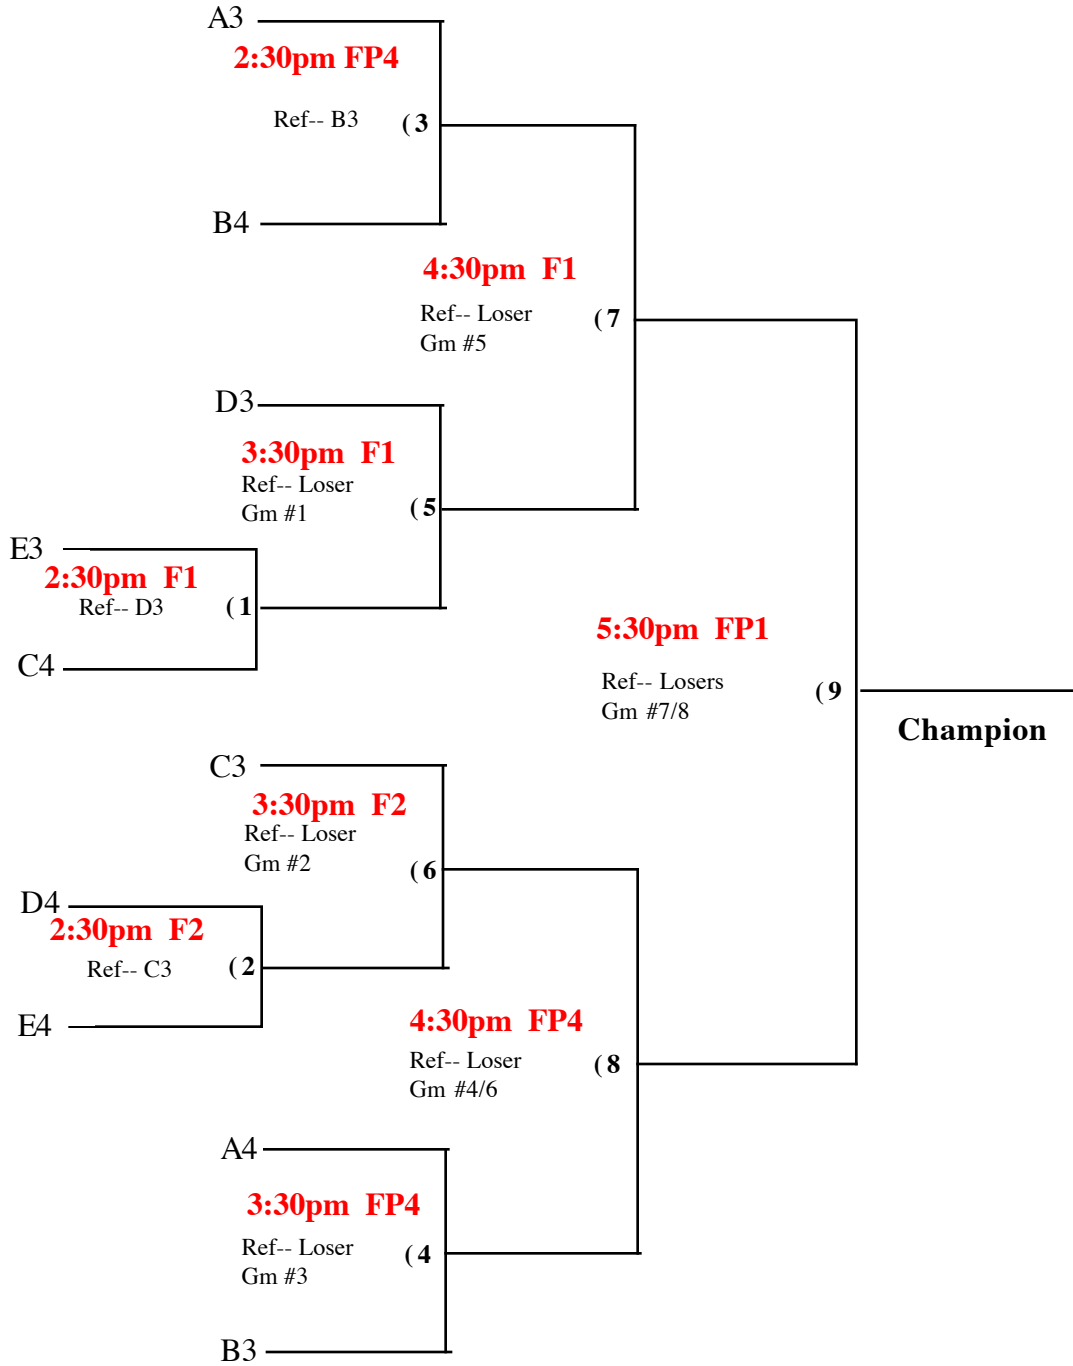

# U 14 D2/3 Playoffs

## Silver Division

Legend
<b>FP</b> = Franklin Pierce HS Gym
<b>F</b> = Ford MS Gym

*All times are approximate. We will start early if possible, so be prepared to play.*