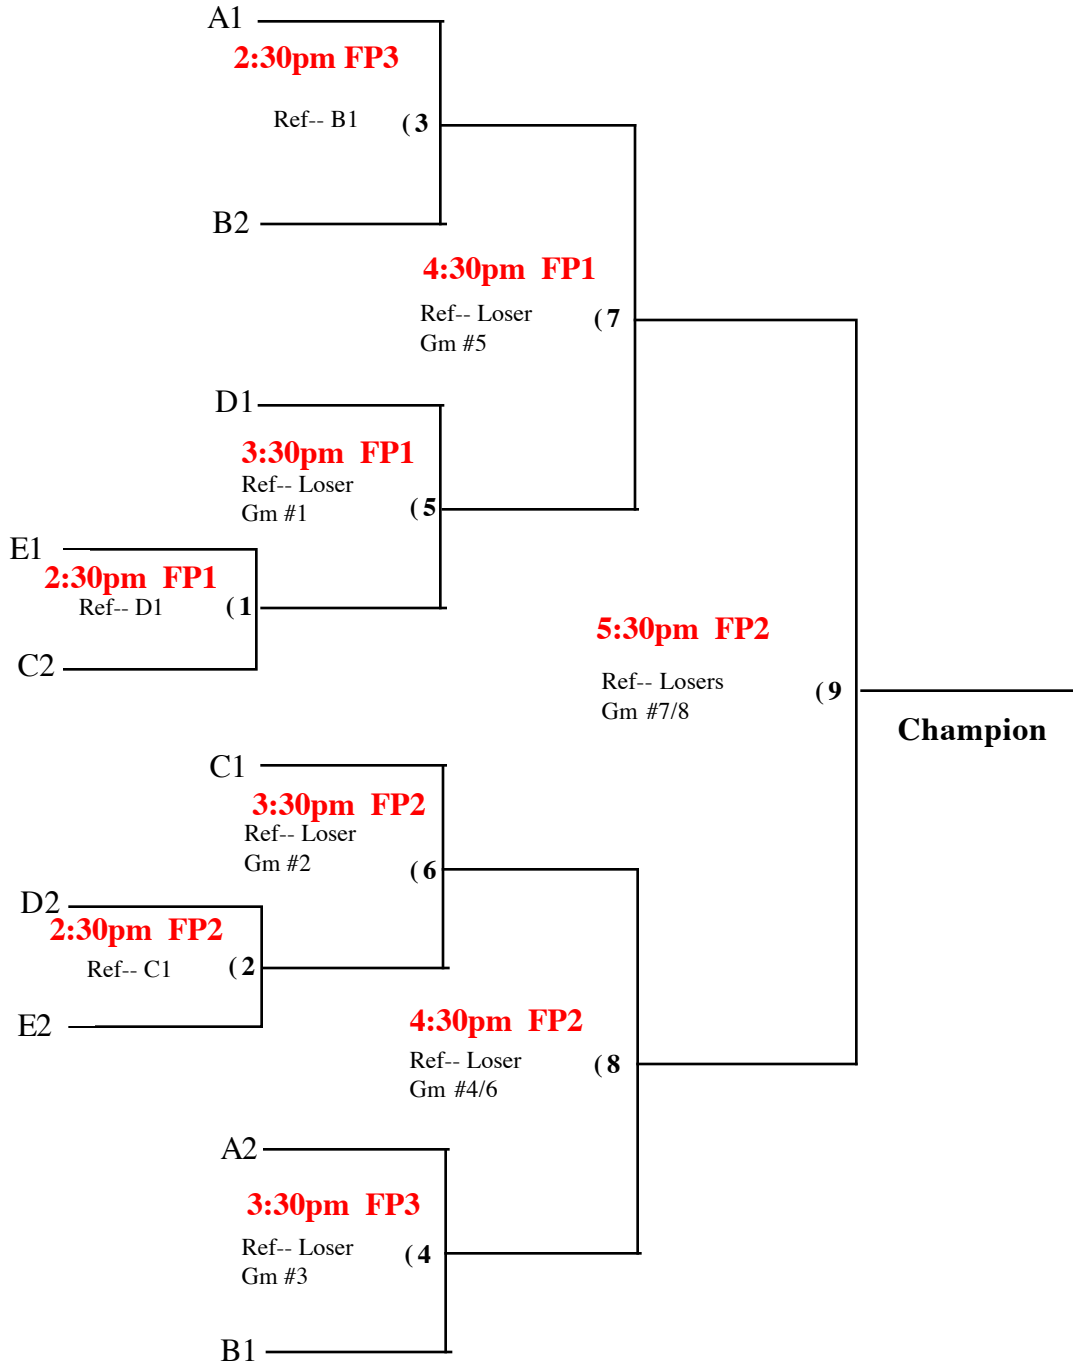

U 14 D2/3 Playoffs

Legend

FP= Franklin Pierce HS Gym
F= Ford MS Gym

Gold Division

All times are approximate. We will start early if possible, so be prepared to play.