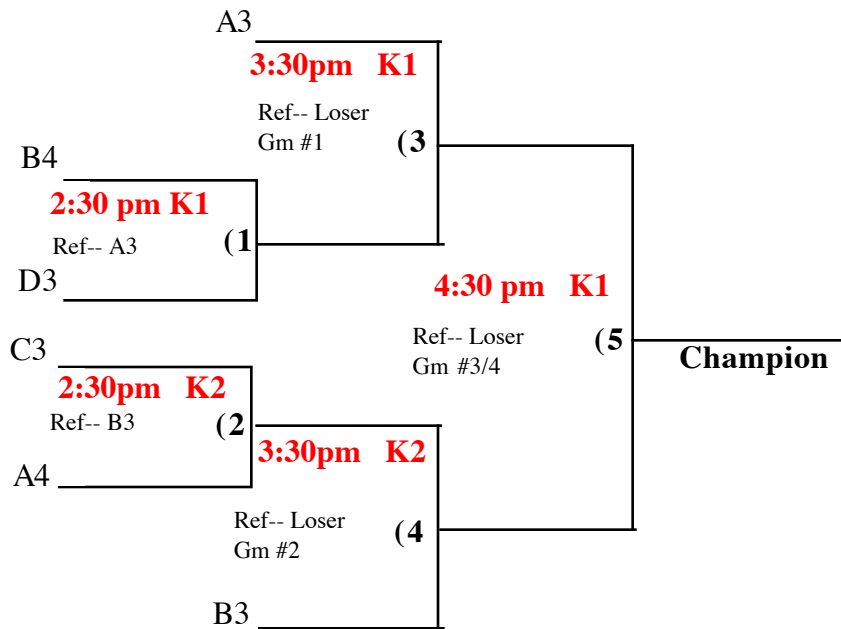

U 13 Playoffs

Legend W = Washington HS Gym K = Keithley MS Gym

Silver Division

All times are approximate. We will start early if possible, so be prepared to play.