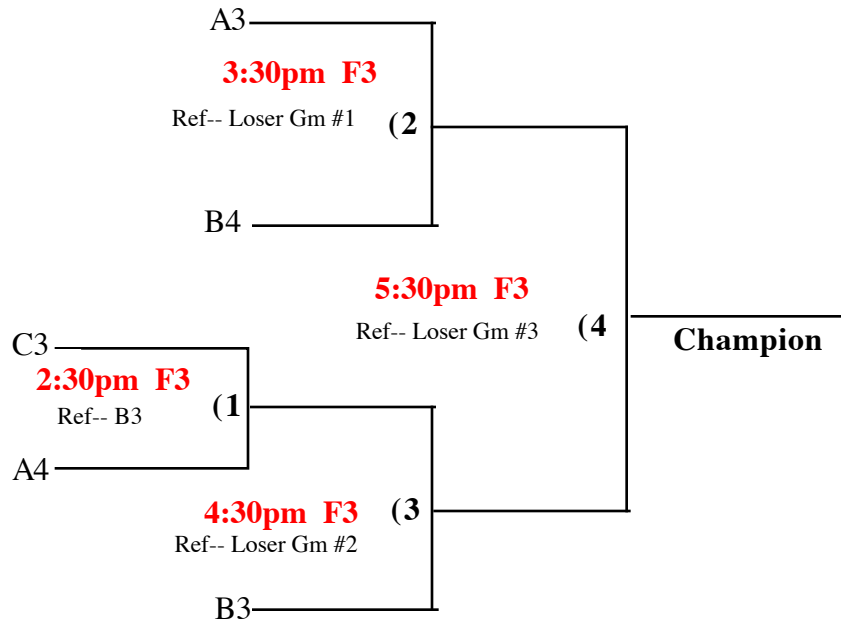

U 12 Playoffs

Legend F = Fife HS Gym

Silver Division

All times are approximate. We will start early if possible, so be prepared to play.