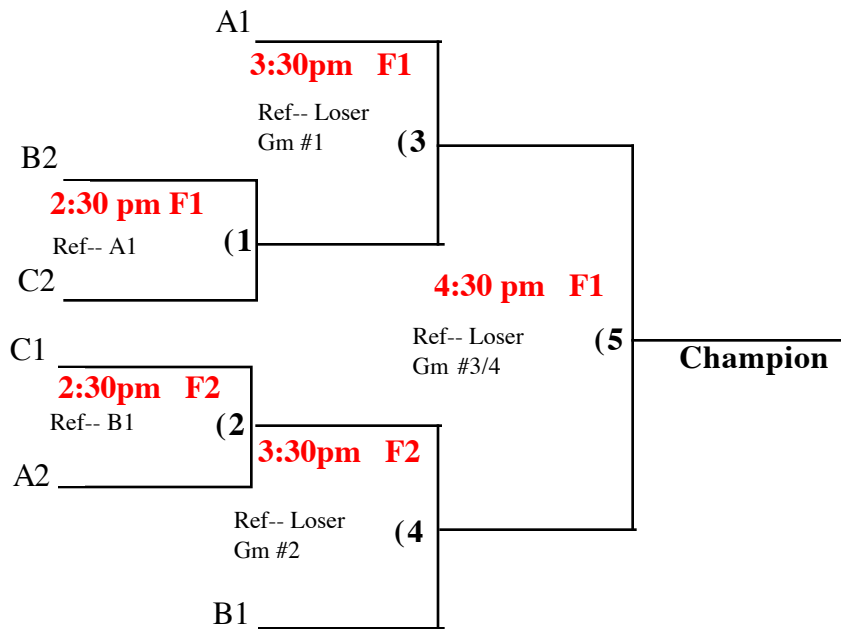

# U 12 Playoffs

<b>Legend</b> <b>F= Fife HS Gym</b>
--

## Gold Division

*All times are approximate. We will start early if possible, so be prepared to play.*